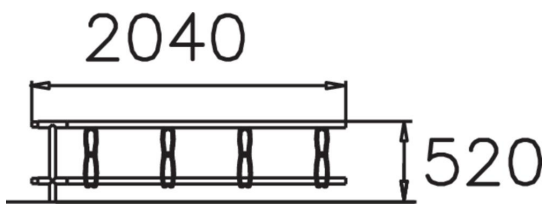

URBAN B BICYCLE STAND, ONE SIDED EXTENTION SECTION

Urban is one sided bicycle rack for four bikes. The number of cycle spaces can be increased with extension sections or choosing the double-sided version. The rack is made of rounded angled steel with adjustable brackets. A frame mount RF7661M is available as an option.

Product length, mm	2040
Product height, mm	550
Foundation options	deep_mounting
Metal	