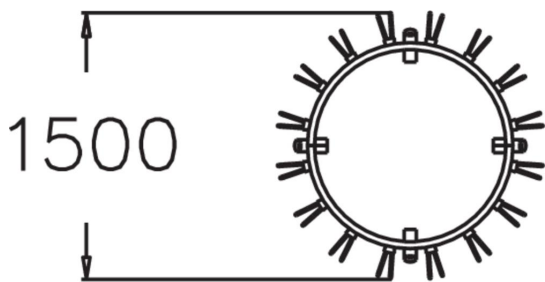

Circular bicycle rack.

1500

630

Product length, mm	1520
Product width, mm	1520
Product height, mm	630
Foundation options	surface_mounting
Metal	