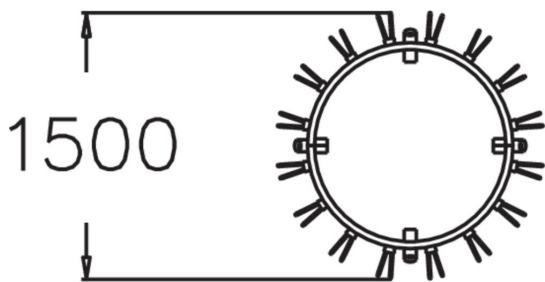

Circular bicycle rack.

Product length, mm	1520
Product width, mm	1520
Product height, mm	630
Foundation options	surface_mounting
Metal	