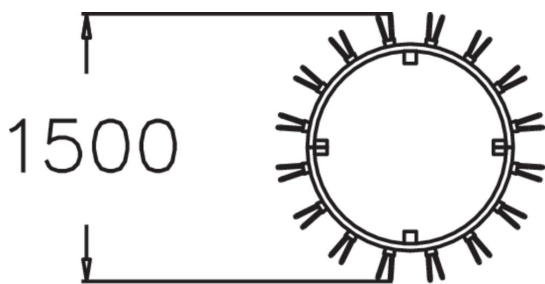

Circular bicycle rack.

Product length, mm	1520
Product width, mm	1520
Product height, mm	630
Foundation options	Deep mounting
Metal	