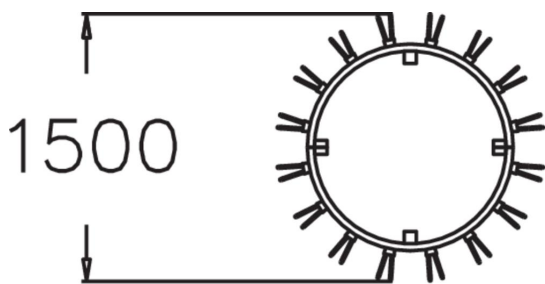

Circular bicycle rack.

Product length, mm	1520
Product width, mm	1520
Product height, mm	630
Foundation options	deep_mounting
Metal	