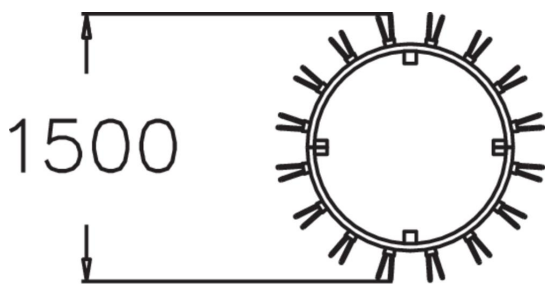

Circular bicycle rack.

1500

630

Product length, mm	1520
Product width, mm	1520
Product height, mm	630
Foundation options	deep_mounting
Metal	