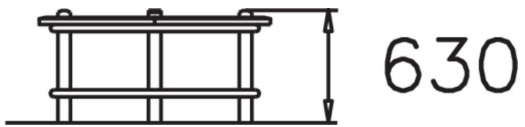

## URBAN RAIL ROUND

Circular railing with plank seat.

Product length, mm	1300
Product width, mm	1300
Product height, mm	630
Foundation options	Surface mounting
Wood	
Metal	