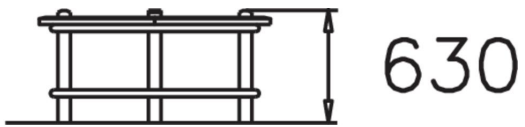

URBAN RAIL ROUND

Circular railing with plank seat.

Product length, mm 1300

Product width, mm 1300

Product height, mm 630

Foundation options surface_mounting

Wood 

Metal 