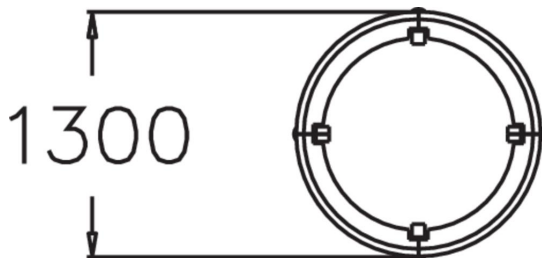

## URBAN RAIL ROUND

Circular railing with plank seat.

Product length, mm	1300
Product width, mm	1300
Product height, mm	630
Foundation options	Surface mounting
Wood	
Metal	