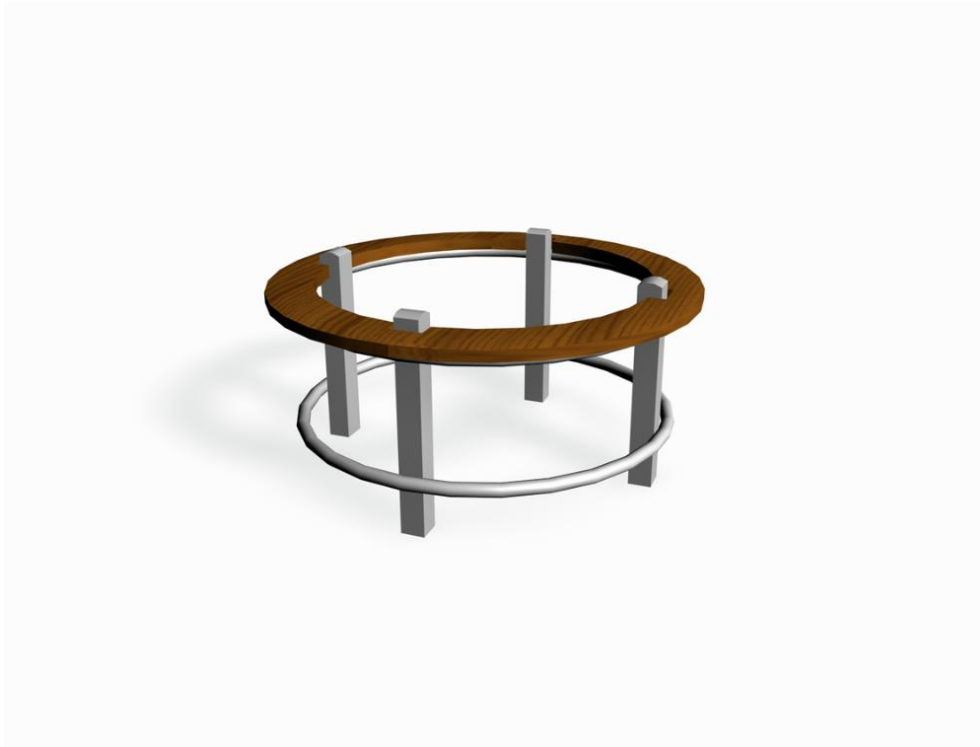

URBAN RAIL ROUND

Circular railing with plank seat.

Product length, mm	1300
Product width, mm	1300
Product height, mm	630
Foundation options	deep_mounting
Wood	
Metal	