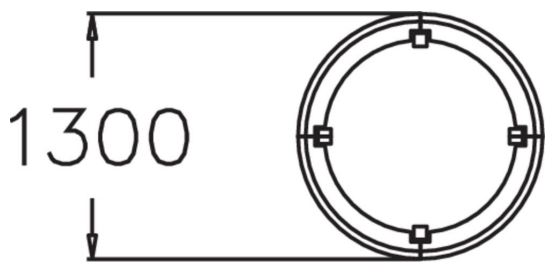

URBAN RAIL ROUND

Circular railing with plank seat.

Product length, mm	1300
Product width, mm	1300
Product height, mm	630
Foundation options	deep_mounting
Wood	
Metal	