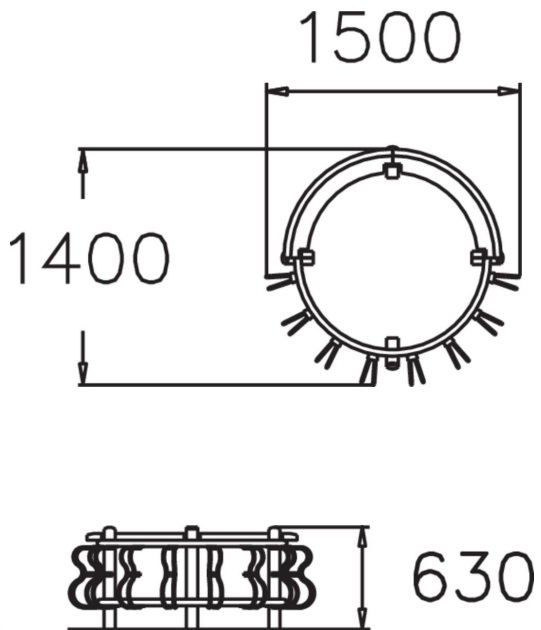

Semi circular bicycle rack + semi circular railing with plank seat.

Product height, mm	630
Foundation options	surface_mounting
Wood	
Metal	