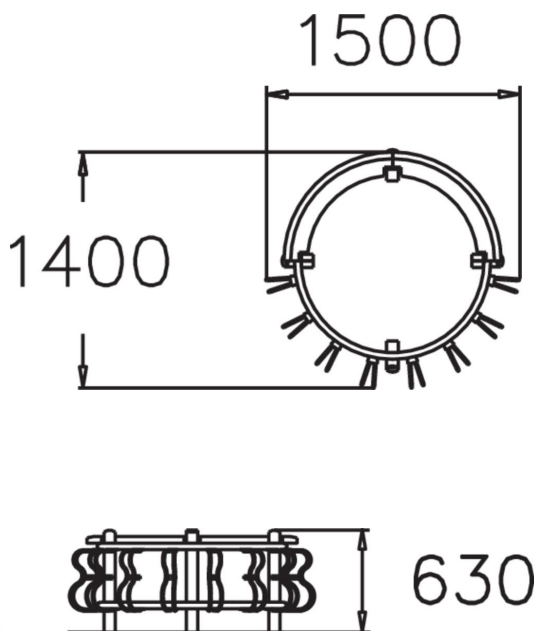

Semi circular bicycle rack + semi circular railing with plank seat.

Product height, mm	630
Foundation options	surface_mounting
Wood	
Metal	