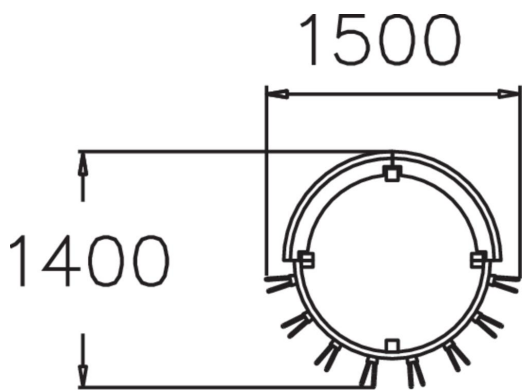

Semi circular bicycle rack+ semi circular railing with plank seat.

Product height, mm	630
Foundation options	deep_mounting
Wood	
Metal	