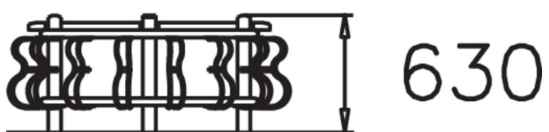

Semi circular bicycle rack+ semi circular railing with plank seat.

Product height, mm	630
Foundation options	deep_mounting
Wood	
Metal	