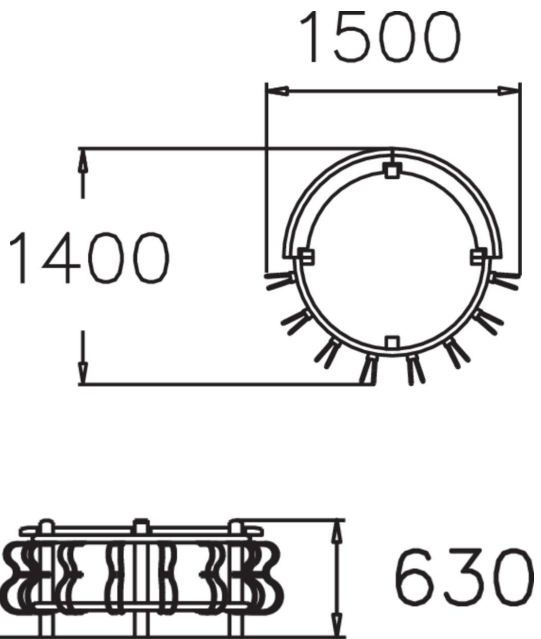

Semi circular bicycle rack+ semi circular railing with plank seat.

Product height, mm	630
Foundation options	Deep mounting
Wood	
Metal	