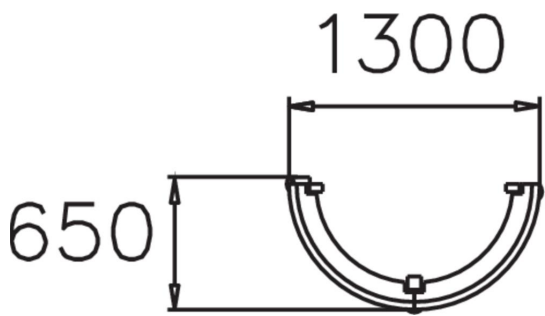

URBAN RAIL HALF ROUND

Semi-circular railing with plank seat.

Product length, mm	1300
Product width, mm	650
Product height, mm	630
Foundation options	surface_mounting
Wood	
Metal	