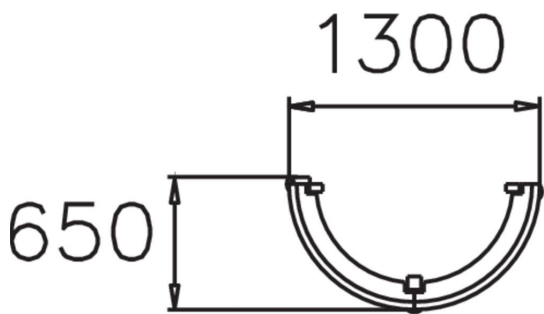

URBAN RAIL HALF ROUND

Semi-circular railing with plank seat.

Product length, mm	1300
Product width, mm	650
Product height, mm	630
Foundation options	surface_mounting
Wood	
Metal	