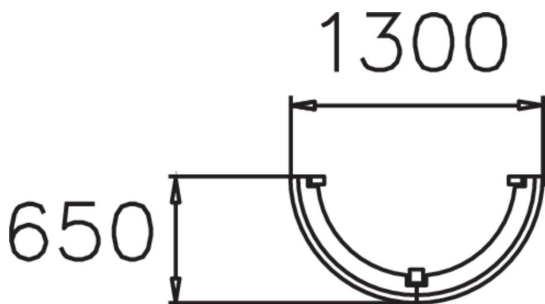

URBAN RAIL HALF ROUND

Semi-circular railing with plank seat.

Product height, mm	630
Foundation options	deep_mounting
Wood	
Metal	