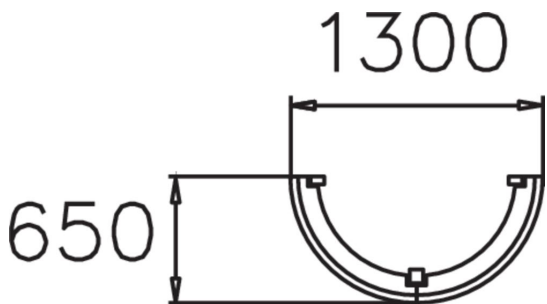

URBAN RAIL HALF ROUND

Semi-circular railing with plank seat.

Product height, mm	630
Foundation options	deep_mounting
Wood	
Metal	