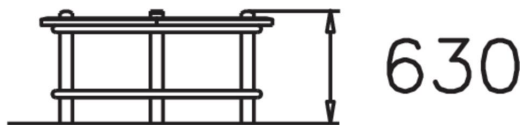

URBAN RAIL HALF ROUND

Semi-circular railing with plank seat.

Product height, mm	630
Foundation options	deep_mounting
Wood	
Metal	