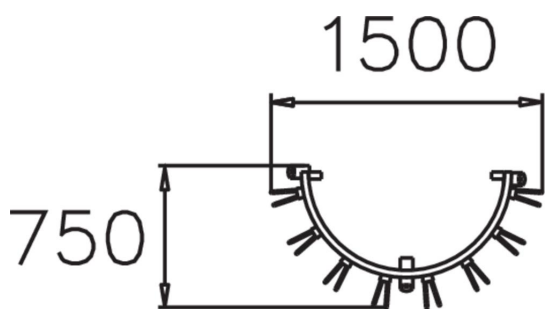

Semi-circular bicycle rack, for ground grate.

Product length, mm	1520
Product width, mm	760
Product height, mm	630
Foundation options	surface_mounting
Metal	