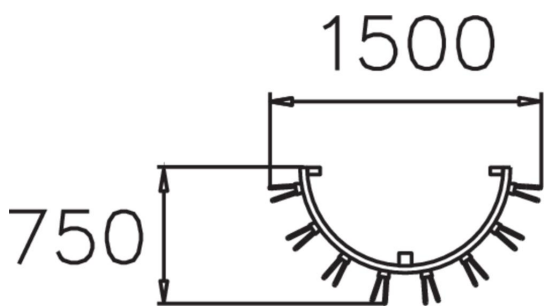

Semi-circular bicycle rack.

Product height, mm	630
Foundation options	Deep mounting
Metal	