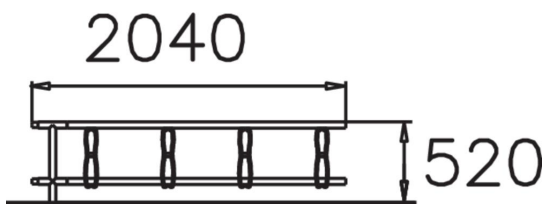

Extension section for two-sided bicycle rack NF7620A.

Product length, mm	2040
Product height, mm	550
Foundation options	deep_mounting
Metal colour	