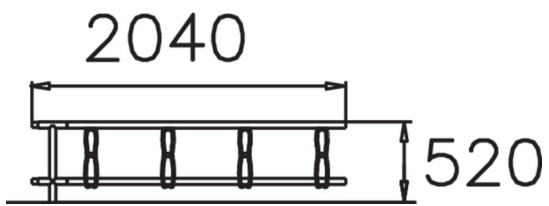

Extension section for two-sided bicycle rack NF7620A.

Product length, mm	2040
Product width, mm	440
Product height, mm	550
Foundation options	deep_mounting
Metal	