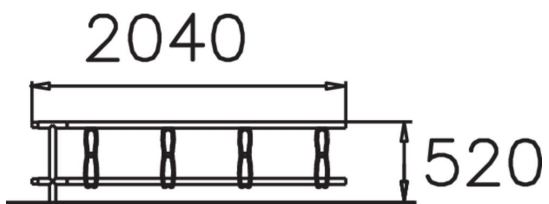

Extension section for two-sided bicycle rack NF7620A.

Product length, mm	2040
Product width, mm	440
Product height, mm	550
Foundation options	deep_mounting
Metal	