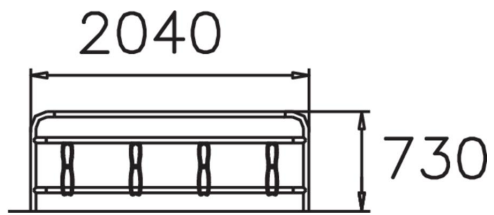

Single-sided bicycle parking with the option for more spaces via an extension section. The frame is steel with adjustable brackets. The Lappset Urban range has numerous options and accessories for safe and flexible cycle parking.

Product length, mm	2040
Product width, mm	220
Product height, mm	745
Foundation options	deep_mounting
Metal	