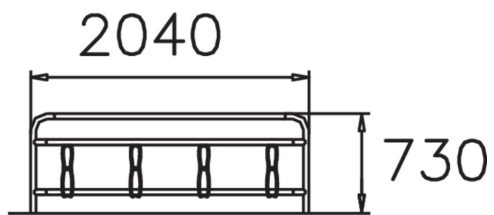

Bicycle stands

Single-sided bicycle parking with the option for more spaces via an extension section. The frame is steel with adjustable brackets. The Lappset Urban range has numerous options and accessories for safe and flexible cycle parking.

Product length, mm	2040
Foundation options	deep_mounting
Metal colour	