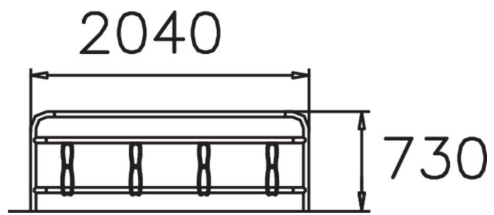

Single-sided bicycle parking with the option for more spaces via an extension section. The frame is steel with adjustable brackets. The Lappset Urban range has numerous options and accessories for safe and flexible cycle parking.

Product length, mm	2040
Product width, mm	220
Product height, mm	745
Foundation options	Deep mounting
Metal	