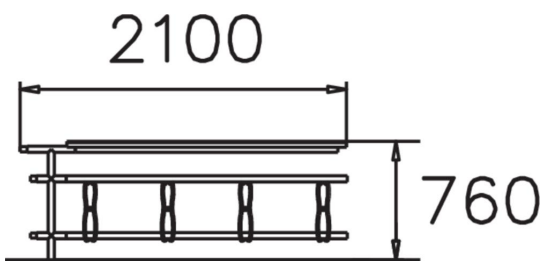

EXTENSION PIECE

Extension section for one-sided bicycle rack NF7612B.

Product length, mm	2040
Product width, mm	253
Product height, mm	750
Installation time (for 1), H	30.1
Foundation options	deep_mounting
Wood	
Metal	