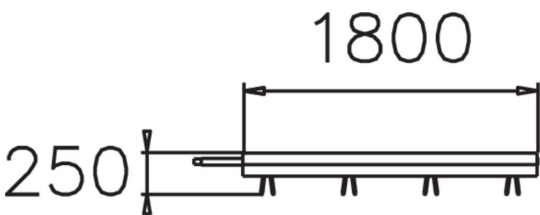

EXTENSION PIECE

Extension section for one-sided bicycle rack NF7612B.

Product length, mm	2040
Product width, mm	253
Product height, mm	750
Installation time (for 1), H	30.1
Foundation options	deep_mounting
Wood	
Metal	