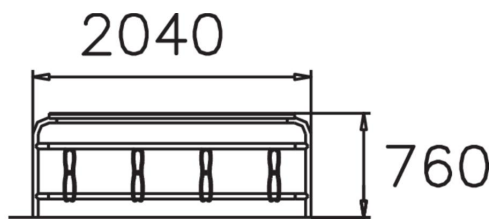

Cycle rack with seating board. Single-sided bicycle parking with the option for more spaces via an extension section. The rack has a seating board on top. The frame is steel with adjustable brackets. The Lappset Urban range has numerous options and accessories for safe and flexible cycle parking.

Product length, mm	2040
Product height, mm	750
Foundation options	Deep mounting
Wood	
Metal	