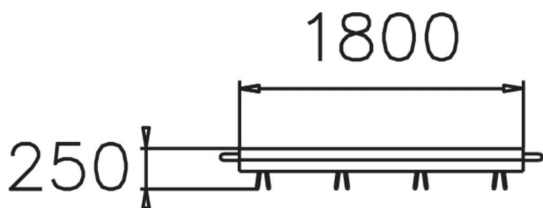

Cycle rack with seating board. Single-sided bicycle parking with the option for more spaces via an extension section. The rack has a seating board on top. The frame is steel with adjustable brackets. The Lappset Urban range has numerous options and accessories for safe and flexible cycle parking.

Product length, mm	2040
Product height, mm	750
Foundation options	Deep mounting
Wood	
Metal	