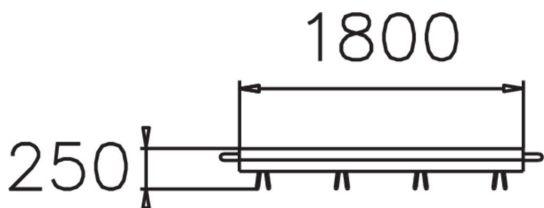

Cycle rack with seating board. Single-sided bicycle parking with the option for more spaces via an extension section. The rack has a seating board on top. The frame is steel with adjustable brackets. The Lappset Urban range has numerous options and accessories for safe and flexible cycle parking.

Product length, mm	2040
Product height, mm	750
Foundation options	Deep mounting
Wood	
Metal	