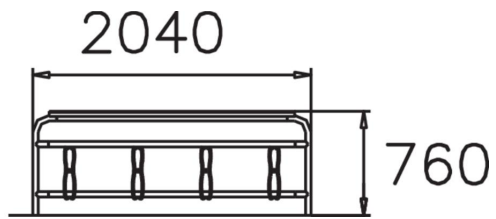

Cycle rack with seating board. Single-sided bicycle parking with the option for more spaces via an extension section. The rack has a seating board on top. The frame is steel with adjustable brackets. The Lappset Urban range has numerous options and accessories for safe and flexible cycle parking.

Product length, mm	2040
Product height, mm	750
Foundation options	Deep mounting
Wood	
Metal	