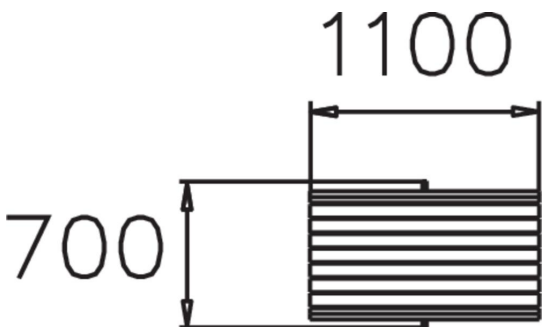

STRÖGET TABLE

Rectangular park table with single leg and many options. The table has a steel frame and a central leg, which ensures good accessibility. This tabletop comes in pine wood. Like other furniture in the Ströget range, the table is available in a free-standing version or a version set in poured foundations, with both pine and jatoba as options for wooden parts.

Product length, mm	1100
Product width, mm	620
Product height, mm	740
Foundation options	free_standing
Wood	
Metal	