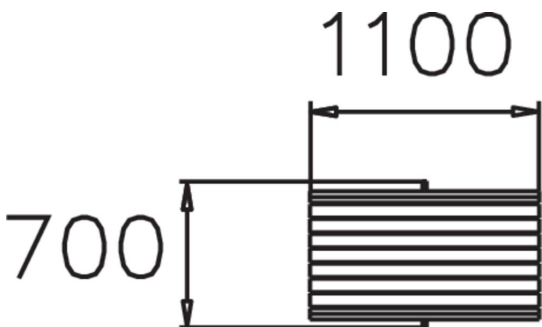

STRÖGET TABLE

Rectangular park table with single leg and many options. The table has a steel frame and a central leg, which ensures good accessibility. This tabletop comes in pine wood. Like other furniture in the Ströget range, the table is available in a free-standing version or a version set in poured foundations, with both pine and jatoba as options for wooden parts.

Product length, mm	1100
Product width, mm	620
Product height, mm	740
Foundation options	free_standing
Wood	
Metal	