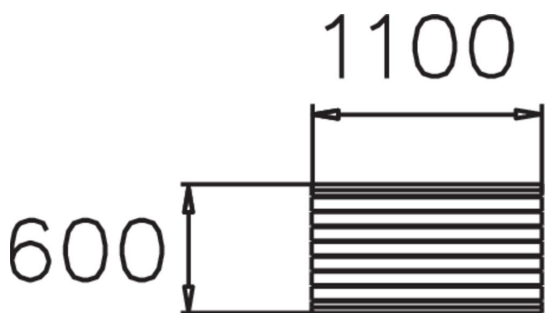

STRÖGET TABLE

Rectangular park table with single leg and many options. The table has a steel frame and a central leg, which ensures good accessibility. This tabletop comes in pine wood. Like other furniture in the Ströget range, the table is available in a free-standing version or a version set in poured foundations, with both pine and jatoba as options for wooden parts.

Product length, mm	1100
Foundation options	Deep mounting
Wood	
Metal	