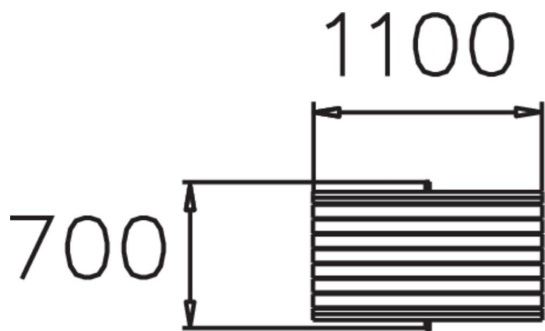

STRÖGET TABLE

Rectangular park table with single leg and many options. The table has a steel frame and a central leg, which ensures good accessibility. This tabletop comes in jatoba. Like other furniture in the Ströget range, the table is available in a free-standing version or a version set in poured foundations, with both pine and jatoba as options for wooden parts.

Product length, mm	1100
Product width, mm	620
Product height, mm	740
Foundation options	free_standing
Wood	
Metal	