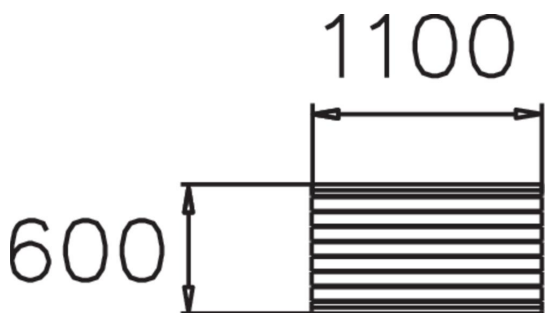

STRÖGET TABLE

Rectangular park table with single leg and many options. The table has a steel frame and a central leg, which ensures good accessibility. This tabletop comes in jatoba. Like other furniture in the Ströget range, the table is available in a free-standing version or a version set in poured foundations, with both pine and jatoba as options for wooden parts.

Product length, mm	1100
Foundation options	deep_mounting
Wood	
Metal	