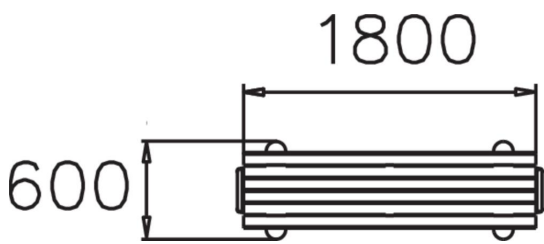

STRÖGET BENCH

Ströget is a classic park bench that can either be either free-standing or fixed to the ground (NF7207). This Lappset Ströget park bench comes with pine wood seat, and legs in powder-coated steel.

Product length, mm	1880
Product width, mm	470
Product height, mm	450
Foundation options	free_standing
Wood	
Metal	