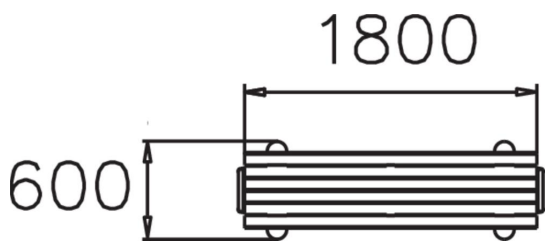

STRÖGET BENCH

Ströget is a classic park bench that can either be either free-standing or fixed to the ground (NF7207). This Lappset Ströget park bench comes with pine wood seat, and legs in powder-coated steel.

Product length, mm	1880
Product width, mm	470
Product height, mm	450
Foundation options	free_standing
Wood	
Metal	