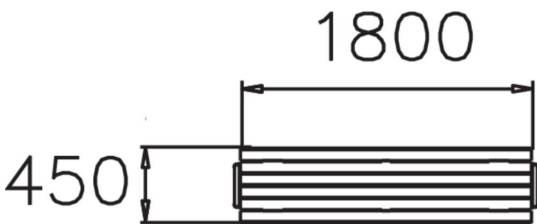

STRÖGET BENCH

Ströget is a classic park bench that can either be either fixed to the ground or free-standing (NF7208). This Lappset Ströget park bench comes with pine wood seat, and legs in powder-coated steel.

Product length, mm	1800
Product width, mm	470
Product height, mm	450
Foundation options	deep_mounting
Wood	
Metal	