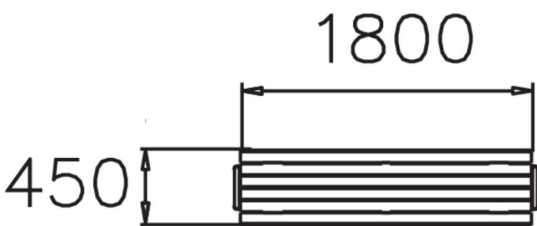

STRÖGET BENCH

Ströget is a classic park bench that can either be either fixed to the ground or free-standing (NF7208). This Lappset Ströget park bench comes with pine wood seat, and legs in powder-coated steel.

Product length, mm	1800
Product width, mm	470
Product height, mm	450
Foundation options	deep_mounting
Wood	
Metal	