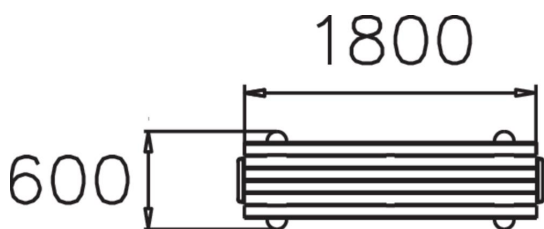

STRÖGET BENCH

Ströget is a classic park bench that can either be either free-standing or fixed to the ground (NF7205-1). This Lappset Ströget park bench comes with jatoba seat, and legs in powder-coated steel.

Product length, mm	1880
Product width, mm	470
Product height, mm	450
Foundation options	free_standing
Wood	
Metal	