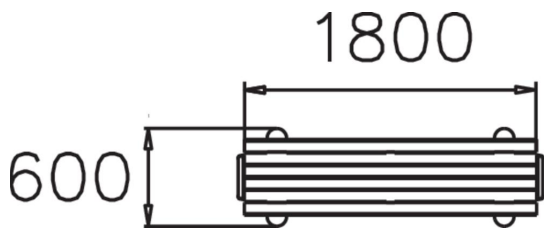

# STRÖGET DOUBLE BENCH

Ströget is a double park bench with seating accessible from both sides. This double bench is made from jatoba, with a steel frame.

Product length, mm	1880
Product width, mm	1285
Product height, mm	880
Foundation options	deep_mounting
Wood	
Metal	