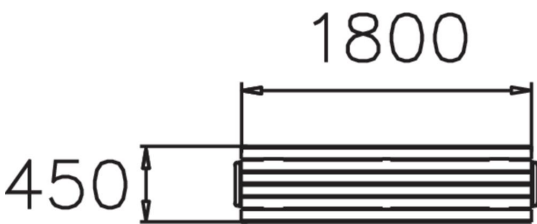

# STRÖGET BENCH

Ströget is a classic park bench that can either be either fixed to the ground or free-standing (NF7206-1). This Lappset Ströget park bench comes with jatoba seat, and legs in powder-coated steel.

420

1800

450

Product length, mm	1800
Product width, mm	470
Product height, mm	450
Foundation options	deep_mounting
Wood	
Metal	