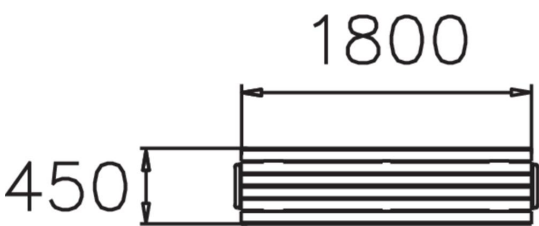

STRÖGET BENCH

Ströget is a classic park bench that can either be either fixed to the ground or free-standing (NF7206-1). This Lappset Ströget park bench comes with jatoba seat, and legs in powder-coated steel.

Product width, mm	470
Product height, mm	450
Foundation options	deep_mounting
Wood	
Metal colour	