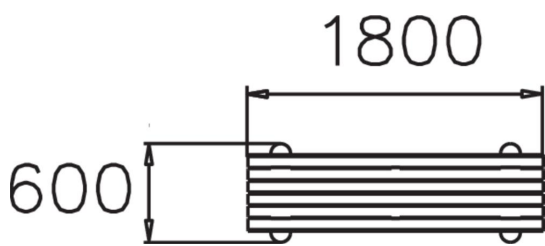

STRÖGET BENCH

Ströget is a classic park bench that can either be free-standing or fixed to the ground (NF7203). This Lappset Ströget park bench comes with pine wood seat, and legs in powder-coated steel.

Product length, mm	1800
Product width, mm	470
Product height, mm	450
Foundation options	free_standing
Wood	
Metal	