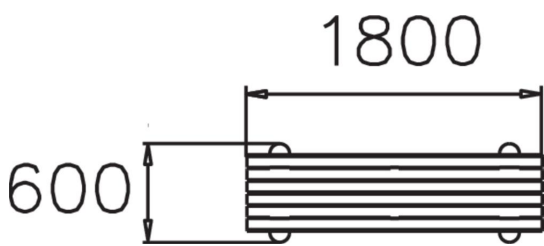

# STRÖGET BENCH

Ströget is a classic park bench that can either be free-standing or fixed to the ground (NF7203). This Lappset Ströget park bench comes with pine wood seat, and legs in powder-coated steel.

Product length, mm	1800
Product width, mm	470
Product height, mm	450
Foundation options	Free standing
Wood	
Metal	