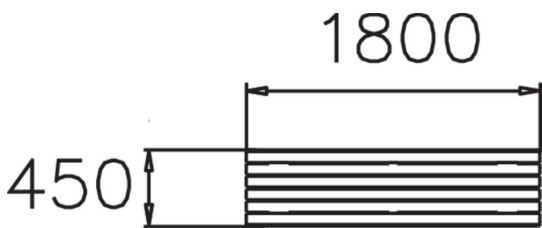

# STRÖGET BENCH

Ströget is a classic park bench that can either be fixed to the ground or free-standing or (NF7204). This Lappset Ströget park bench comes with pine wood seat, and legs in powder-coated steel.

Product length, mm	1800
Product width, mm	470
Product height, mm	450
Foundation options	deep_mounting
Wood	
Metal	