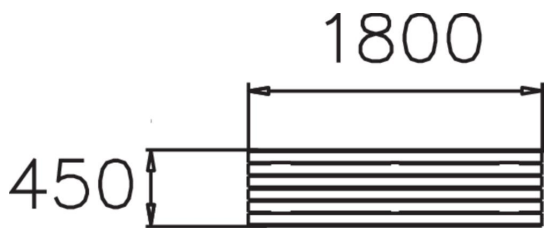

STRÖGET BENCH

Ströget is a classic park bench that can either be fixed to the ground or free-standing or (NF7204). This Lappset Ströget park bench comes with pine wood seat, and legs in powder-coated steel.

Product length, mm	1800
Product width, mm	470
Product height, mm	450
Foundation options	Deep mounting
Wood	
Metal	