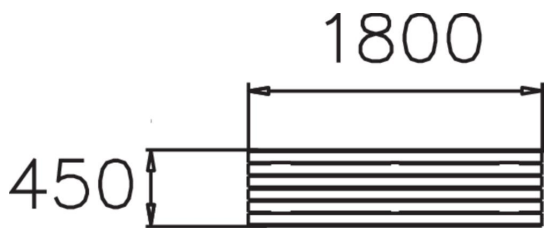

STRÖGET BENCH

Ströget is a classic park bench that can either be fixed to the ground or free-standing or (NF7204). This Lappset Ströget park bench comes with pine wood seat, and legs in powder-coated steel.

Product length, mm	1800
Product width, mm	470
Product height, mm	450
Foundation options	deep_mounting
Wood	
Metal	