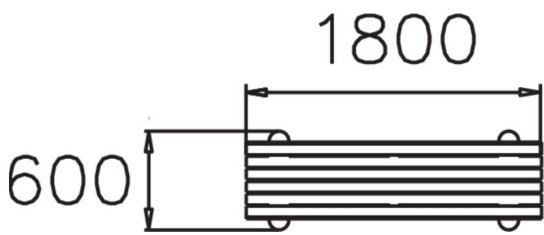

STRÖGET BENCH

Ströget is a classic park bench that can either be free-standing or fixed to the ground (NF7201-1). This Lappset Ströget park bench comes with jatoba seat, and legs in powder-coated steel.

Product length, mm	1800
Product width, mm	470
Product height, mm	450
Foundation options	Free standing
Wood	
Metal colour	