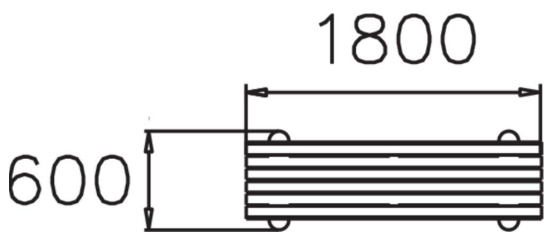

STRÖGET BENCH

Ströget is a classic park bench that can either be free-standing or fixed to the ground (NF7201-1). This Lappset Ströget park bench comes with jatoba seat, and legs in powder-coated steel.

Product length, mm	1800
Product width, mm	470
Product height, mm	450
Foundation options	free_standing
Wood	
Metal	