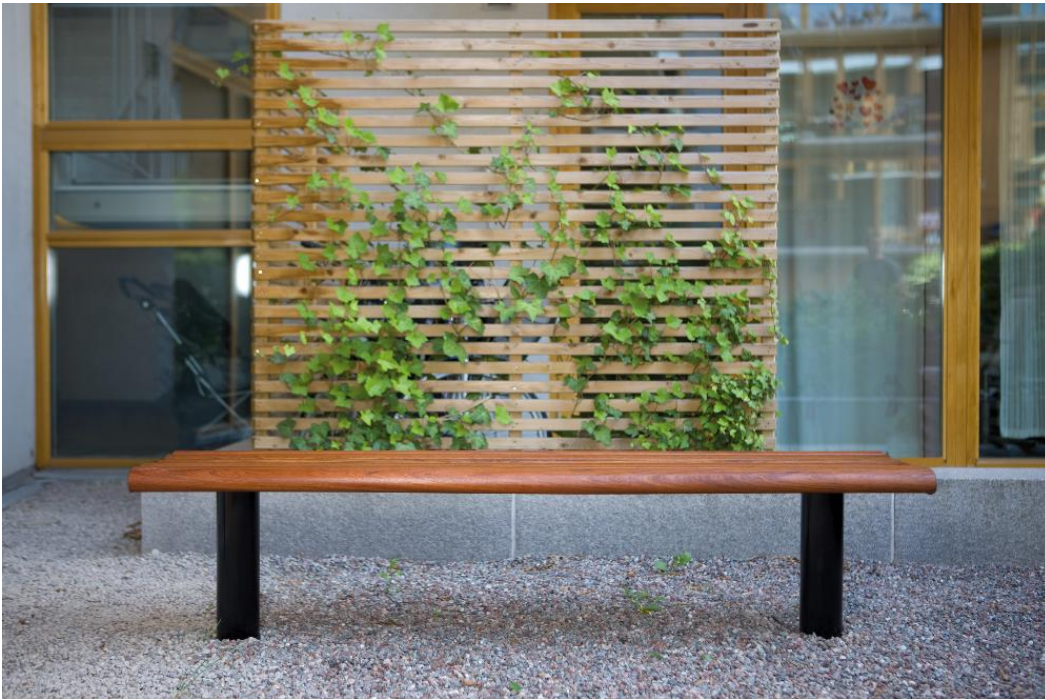

STRÖGET BENCH

Ströget is a classic park bench that can either be fixed to the ground or free-standing (NF7202-1). This Lappset Ströget park bench comes with jatoba seat, and legs in powder-coated steel.

Product length, mm	1800
Product width, mm	470
Product height, mm	450
Foundation options	deep_mounting
Wood	
Metal	