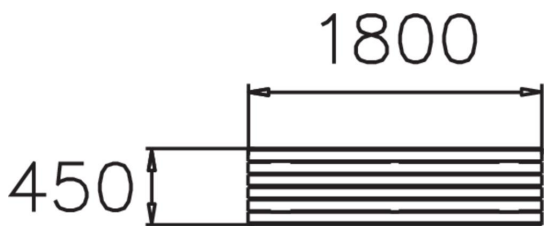

STRÖGET BENCH

Ströget is a classic park bench that can either be fixed to the ground or free-standing (NF7202-1). This Lappset Ströget park bench comes with jatoba seat, and legs in powder-coated steel.

Product length, mm	1800
Product width, mm	470
Product height, mm	450
Foundation options	deep_mounting
Wood	
Metal	