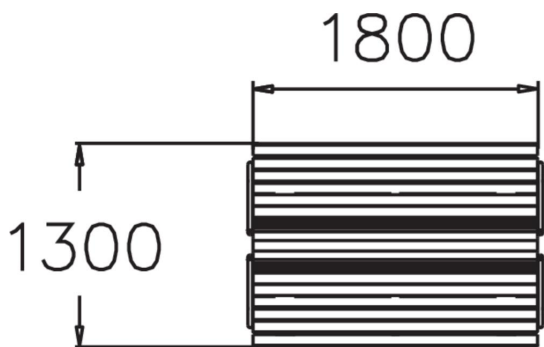

STRÖGET DOUBLE BENCH

Ströget is a double park bench with seating accessible from both sides. This double bench is made from pine wood, with a steel frame.

Product length, mm	1880
Product width, mm	1285
Product height, mm	880
Foundation options	free_standing
Wood	
Metal	