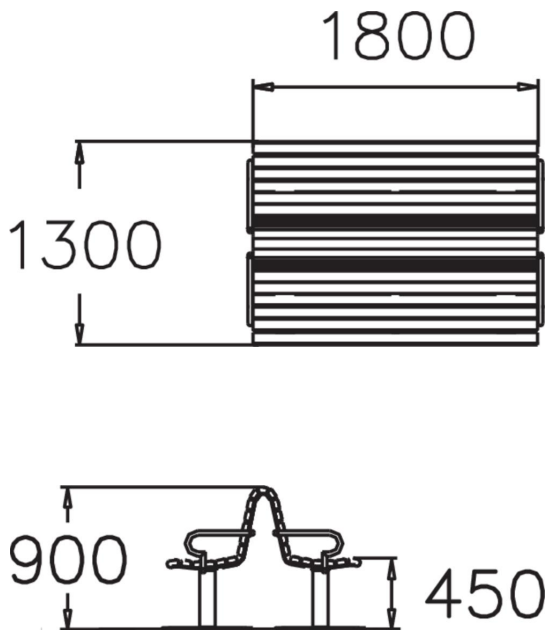

STRÖGET DOUBLE BENCH

Ströget is a double park bench with seating accessible from both sides. This double bench is made from pine wood, with a steel frame.

Foundation options

Free standing

Wood

Metal colour