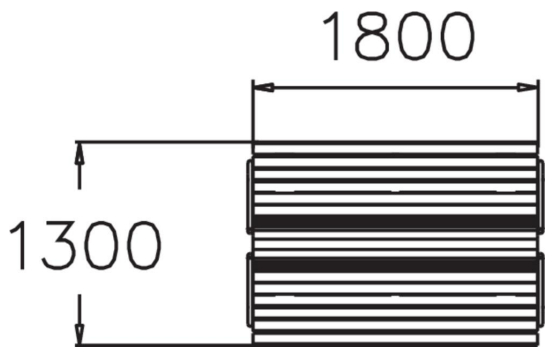

STRÖGET DOUBLE BENCH

Ströget is a double park bench with seating accessible from both sides. This double bench is made from pine wood, with a steel frame.

Product length, mm	1880
Product width, mm	1285
Product height, mm	880
Foundation options	Deep mounting
Wood	
Metal	