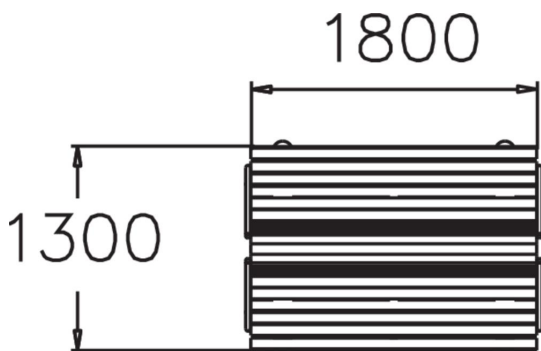

STRÖGET DOUBLE BENCH

Ströget is a double park bench with seating accessible from both sides. This double bench is made from jatoba, with a steel frame.

Product length, mm	1880
Foundation options	Free standing
Wood	
Metal colour	