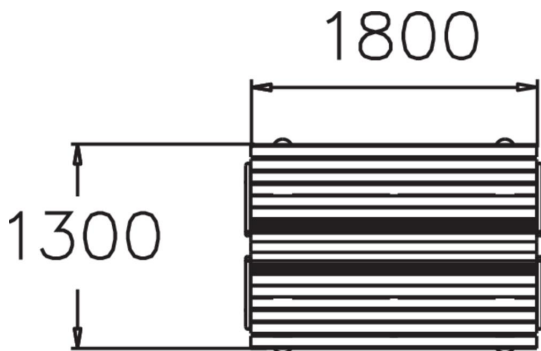

STRÖGET DOUBLE BENCH

Ströget is a double park bench with seating accessible from both sides. This double bench is made from jatoba, with a steel frame.

Product length, mm	1880
Product width, mm	1285
Product height, mm	880
Foundation options	free_standing
Wood	
Metal	