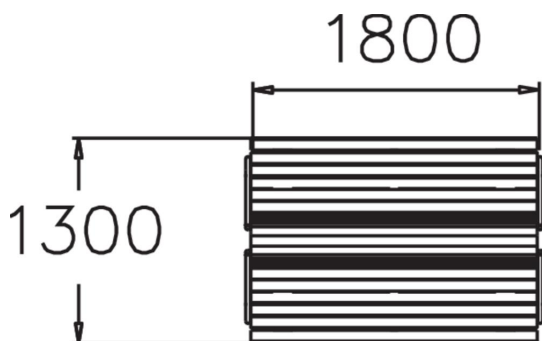

STRÖGET DOUBLE BENCH

Ströget is a double park bench with seating accessible from both sides. This double bench is made from jatoba, with a steel frame.

Product length, mm	1880
Product width, mm	1285
Product height, mm	880
Foundation options	deep_mounting
Wood	
Metal	