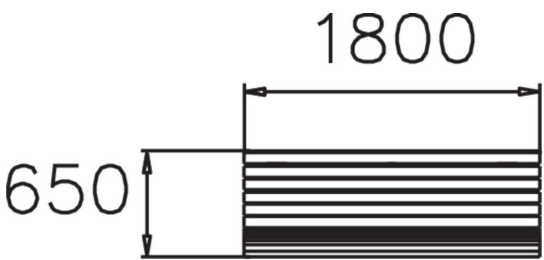

STRÖGET SOFFA

Ströget is a park bench with many different options available. The bench frame is steel, while the seat and back support is made of pine. Lappset's Ströget bench is available either with or without armrests and can be either free-standing or set in poured foundations.

Product length, mm	1800
Product width, mm	680
Product height, mm	880
Foundation options	deep_mounting
Wood	
Metal	