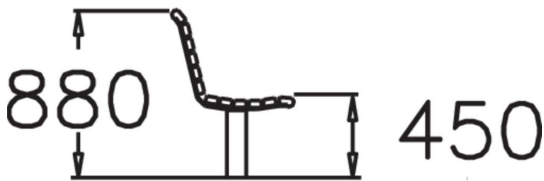

STRÖGET SOFFA

Ströget is a park bench with many different options available. The bench frame is steel, while the seat and back support is made of pine. Lappset's Ströget bench is available either with or without armrests and can be either free-standing or set in poured foundations.

Product length, mm	1800
Product width, mm	680
Product height, mm	880
Foundation options	deep_mounting
Wood	
Metal	