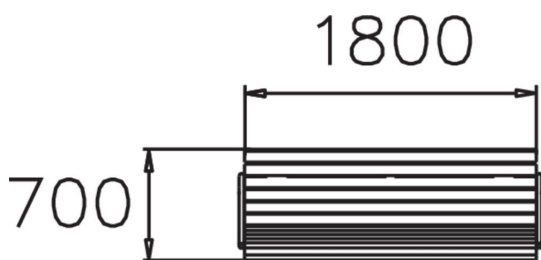

STRÖGET SOFFA

Ströget is a park bench with many different options available. This bench frame is steel, while the seat and back support are made of pine wood. Lappset's Ströget bench is available either with or without armrests and can be either free-standing or set in poured foundations, wooden parts come either in jatoba or pine wood.

Product length, mm	1800
Product width, mm	680
Product height, mm	880
Foundation options	deep_mounting
Wood	
Metal	