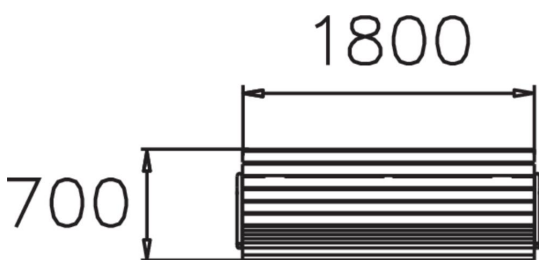

STRÖGET SOFFA

Ströget is a park bench with many different options available. This bench frame is steel, while the seat and back support are made of pine wood. Lappset's Ströget bench is available either with or without armrests and can be either free-standing or set in poured foundations, wooden parts come either in jatoba or pine wood.

Product length, mm	1800
Product width, mm	680
Product height, mm	880
Foundation options	deep_mounting
Wood	
Metal	