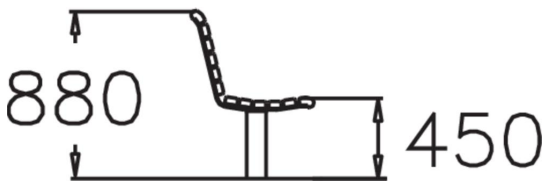

STRÖGET SOFFA

Ströget is a park bench with many different options available. The bench frame is steel, while the seat and back support is made of jatoba. Lappset's Ströget bench is available either with or without armrests and can be either free-standing or set in poured foundations.

Product length, mm	1800
Product width, mm	680
Product height, mm	880
Foundation options	deep_mounting
Wood	
Metal	