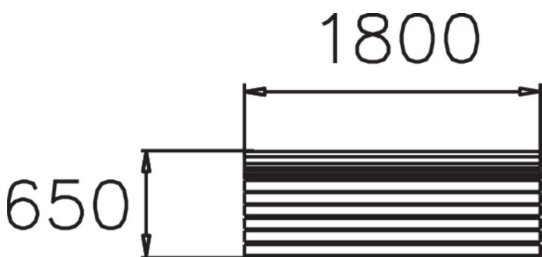

STRÖGET SOFFA

Ströget is a park bench with many different options available. The bench frame is steel, while the seat and back support is made of jatoba. Lappset's Ströget bench is available either with or without armrests and can be either free-standing or set in poured foundations.

Product length, mm	1800
Product width, mm	680
Product height, mm	880
Foundation options	deep_mounting
Wood	
Metal	