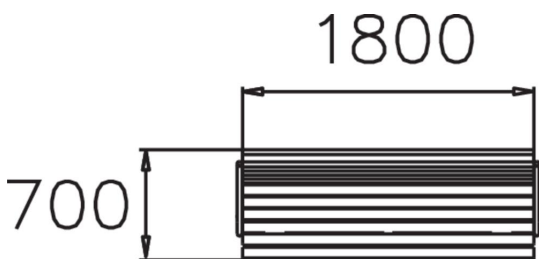

STRÖGET SOFFA

Ströget is a park bench with many different options available. This bench frame is steel, while the seat and back support are made of jatoba. Lappset's Ströget bench is available either with or without armrests and can be either free-standing or set in poured foundations, wooden parts come either in jatoba or pine wood.

Product length, mm	1800
Product width, mm	680
Product height, mm	880
Foundation options	deep_mounting
Wood	
Metal	