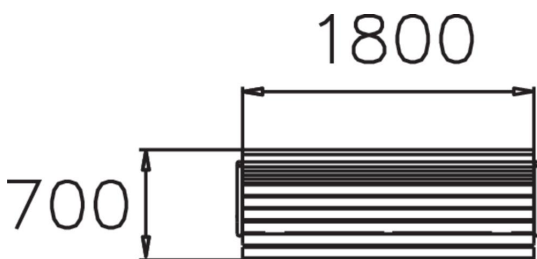

STRÖGET SOFFA

Ströget is a park bench with many different options available. This bench frame is steel, while the seat and back support are made of jatoba. Lappset's Ströget bench is available either with or without armrests and can be either free-standing or set in poured foundations, wooden parts come either in jatoba or pine wood.

Product length, mm	1800
Product width, mm	680
Product height, mm	880
Foundation options	deep_mounting
Wood	
Metal	