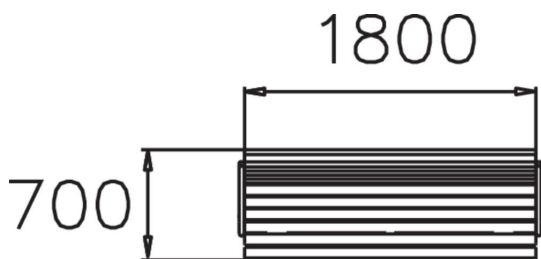

STRÖGET SOFFA

Ströget is a park bench with many different options available. This bench frame is steel, while the seat and back support are made of jatoba. Lappset's Ströget bench is available either with or without armrests and can be either free-standing or set in poured foundations, wooden parts come either in jatoba or pine wood.

Product length, mm	1800
Product width, mm	680
Product height, mm	880
Foundation options	Deep mounting
Wood	
Metal	