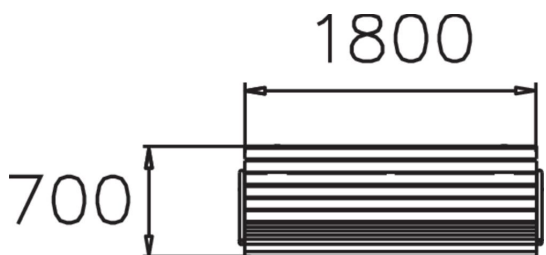

STRÖGET SOFFA

Ströget is a park bench with many different options available. This bench frame is steel, while the seat and back support are made of pine. Lappset's Ströget bench is available either with or without armrests and can be either free-standing or set in poured foundations, wooden parts come either in jatoba or pine wood.

Product width, mm	680
Product height, mm	880
Foundation options	Free standing
Wood	
Metal	