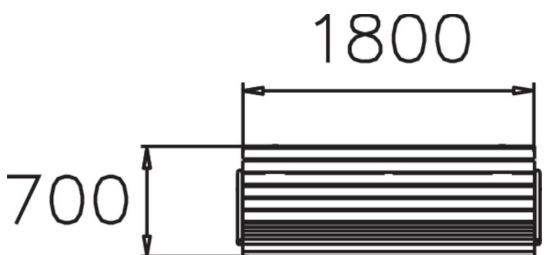

STRÖGET SOFFA

Ströget is a park bench with many different options available. This bench frame is steel, while the seat and back support are made of pine. Lappset's Ströget bench is available either with or without armrests and can be either free-standing or set in poured foundations, wooden parts come either in jatoba or pine wood.

Product length, mm	1800
Product width, mm	680
Product height, mm	880
Foundation options	free_standing
Wood	
Metal	