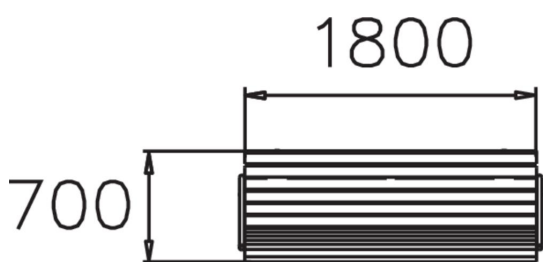

STRÖGET SOFFA

Ströget is a park bench with many different options available. This bench frame is steel, while the seat and back support are made of jatoba. Lappset's Ströget bench is available either with or without armrests and can be either free-standing or set in poured foundations, wooden parts come either in jatoba or pine wood.

Product length, mm	1800
Product width, mm	680
Product height, mm	880
Foundation options	free_standing
Wood	
Metal	