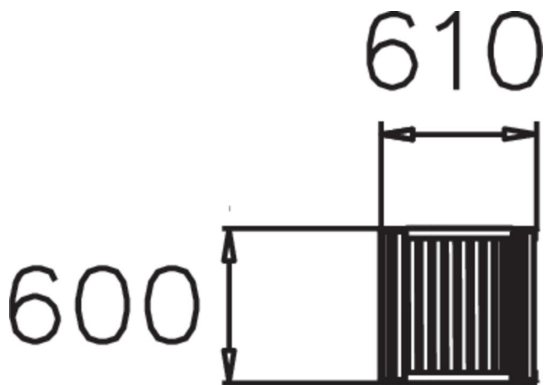

NONSTOP ARMCHAIR

Free standing chair for one, can be also attached to the surface or can be deep mounted with a separate part.

Product length, mm	600
Product height, mm	900
Foundation options	Free standing
Wood	
Metal	