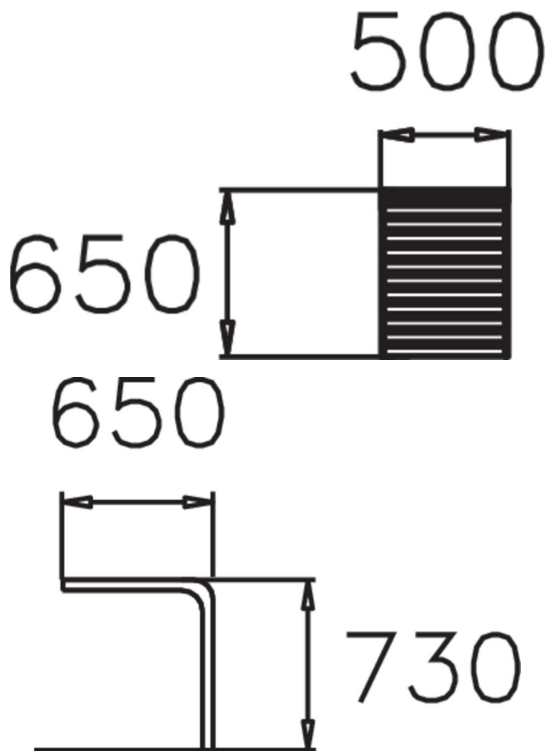

NONSTOP TABLE

A stylish sideboard that has many uses - as a sideboard in a courtyard or as an occasional table in a barbecue area, being two of which. Nonstop Sipping is free-standing with two legs and a support frame at the bottom. The table is complemented with benches with or without backrests and a chair, all from Lappset's Nonstop park furniture range.

Product length, mm	650
Product width, mm	500
Product height, mm	730
Foundation options	deep_mounting
Wood	
Metal	