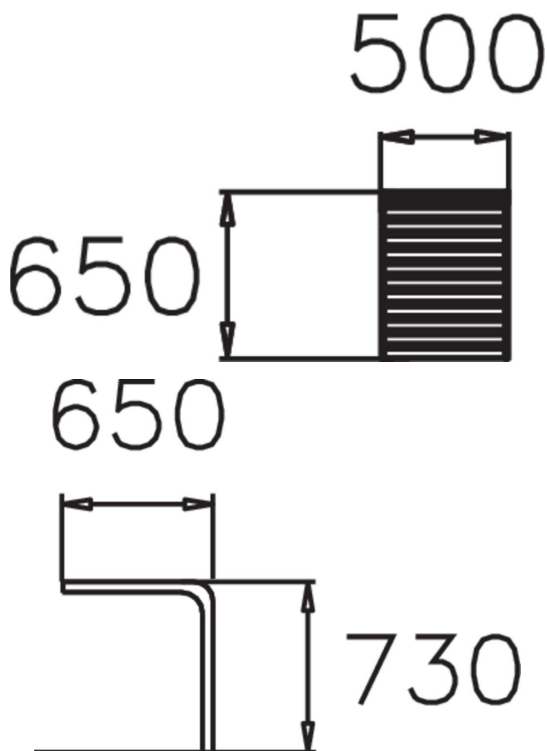

NONSTOP TABLE

A stylish sideboard that has many uses - as a sideboard in a courtyard or as an occasional table in a barbecue area, being two of which. Nonstop Sipping is free-standing with two legs and a support frame at the bottom. The table is complemented with benches with or without backrests and a chair, all from Lappset's Nonstop park furniture range.

Product length, mm	650
Product width, mm	500
Product height, mm	730
Foundation options	deep_mounting
Wood	
Metal	