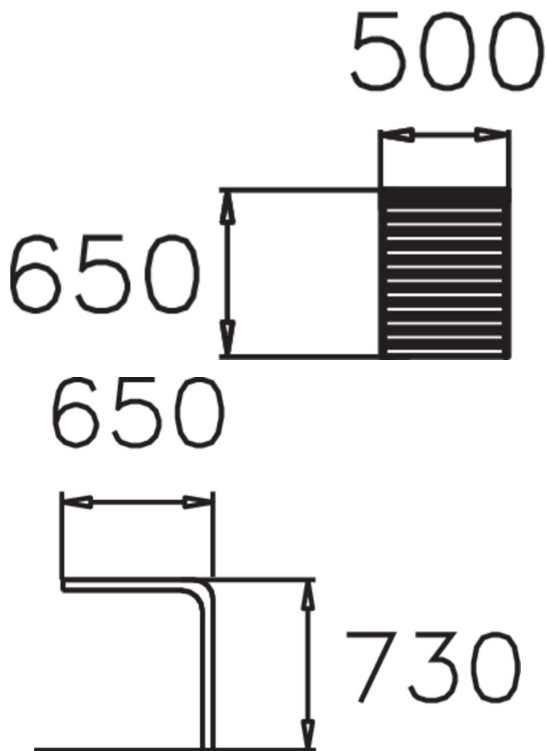

NONSTOP TABLE

A stylish sideboard that has many uses - as a sideboard in a courtyard or as an occasional table in a barbecue area, being two of which. Nonstop Sipping is free-standing with two legs and a support frame at the bottom. The table is complemented with benches with or without backrests and a chair, all from Lappset's Nonstop park furniture range.

Product height, mm	730
Foundation options	Deep mounting
Wood	
Metal	