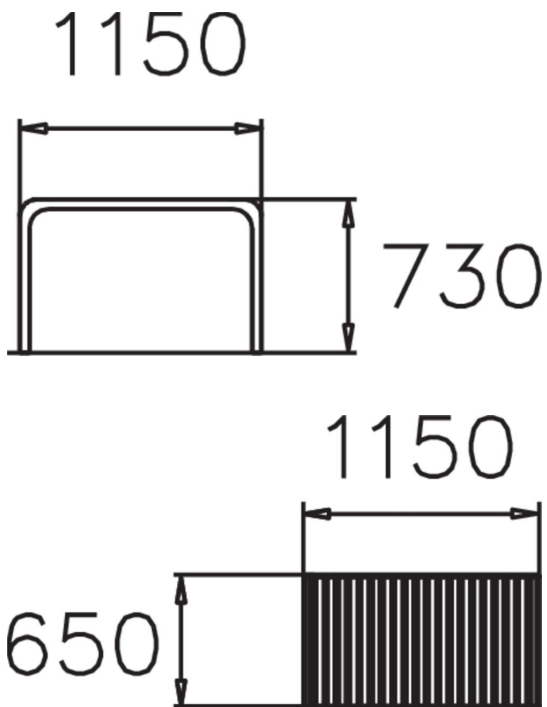

NONSTOP TABLE

Nonstop Eating is a stylish, free-standing park table with clean lines. The table has close wooden slats and a steel frame with two pairs of legs. Nonstop Eating can be complemented with seating from Lappset's Nonstop park furniture range.

Product length, mm	1150
Product width, mm	650
Product height, mm	730
Foundation options	free_standing
Wood	
Metal	