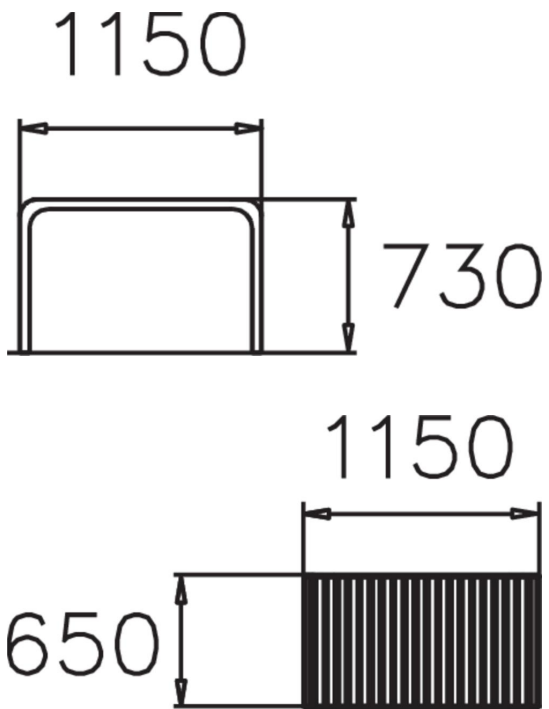

NONSTOP TABLE

Nonstop Eating is a stylish, free-standing park table with clean lines. The table has close wooden slats and a steel frame with two pairs of legs. Nonstop Eating can be complemented with seating from Lappset's Nonstop park furniture range.

Product length, mm	1150
Product width, mm	650
Product height, mm	730
Foundation options	Free standing
Wood	
Metal	