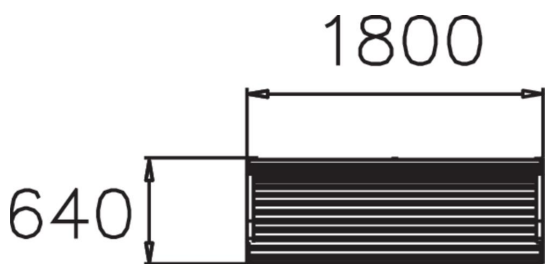

Product length, mm	1800
Product width, mm	645
Product height, mm	900
Foundation options	free_standing
Wood	
Metal	