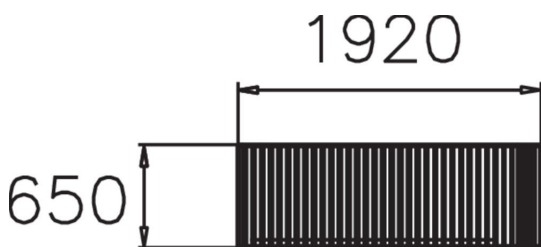

Product length, mm	1920
Product width, mm	650
Product height, mm	950
Foundation options	Free standing
Wood	
Metal	