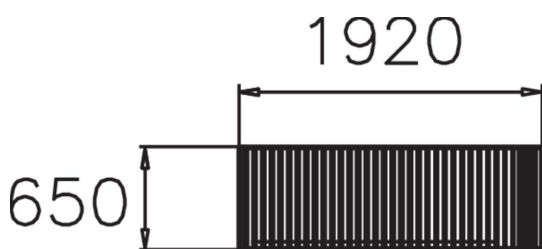

Product length, mm 1920

Product width, mm 650

Product height, mm 950

Foundation options free\_standing

Wood 

Metal 