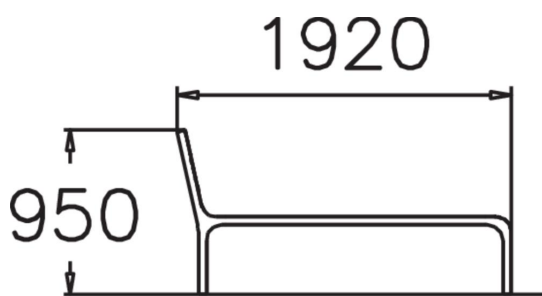

NONSTOP DIVAN

Nonstop Reading is a free-standing couch-style park bench with a back support on one short end. The divan seat and back support have close wooden slats, whilst the frame and legs are made from steel. The divan is part of Lappset's 'widest' range of park furniture, Nonstop.

Product length, mm 1920

Product width, mm 650

Product height, mm 950

Foundation options free\_standing

Wood 

Metal 