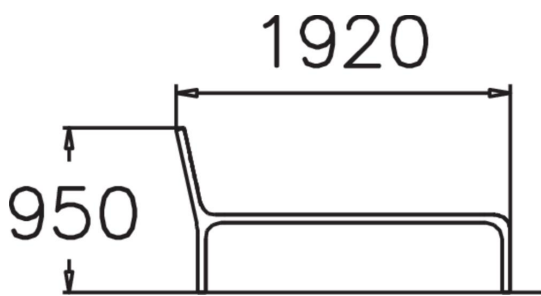

NONSTOP DIVAN

Nonstop Reading is a free-standing couch-style park bench with a back support on one short end. The divan seat and back support have close wooden slats, whilst the frame and legs are made from steel. The divan is part of Lappset's 'widest' range of park furniture, Nonstop.

Product length, mm	1920
Product width, mm	650
Product height, mm	950
Foundation options	Free standing
Wood	
Metal	