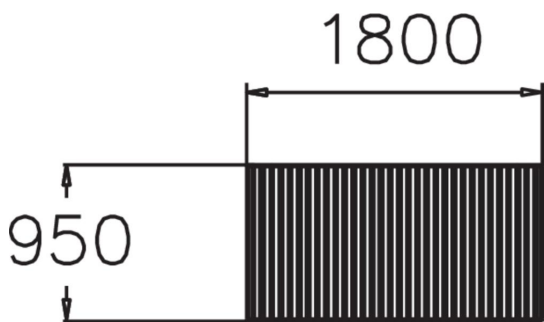

NONSTOP BENCH

Nonstop Meeting is a wide park bench that is free-standing and fixed into the base above ground. The bench has a wide seat made from close wooden slats, and a frame made of steel. Meeting is part of one of our 'widest' range of park furniture, Nonstop.

Product length, mm	1800
Product width, mm	950
Product height, mm	450
Foundation options	free_standing
Wood	
Metal	