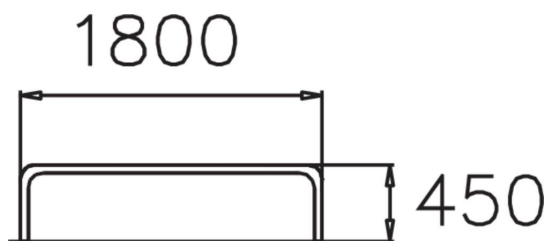

NONSTOP BENCH

Nonstop Meeting is a wide park bench that is free-standing and fixed into the base above ground. The bench has a wide seat made from close wooden slats, and a frame made of steel. Meeting is part of one of our 'widest' range of park furniture, Nonstop.

Product length, mm	1800
Product width, mm	950
Product height, mm	450
Foundation options	free_standing
Wood	
Metal	