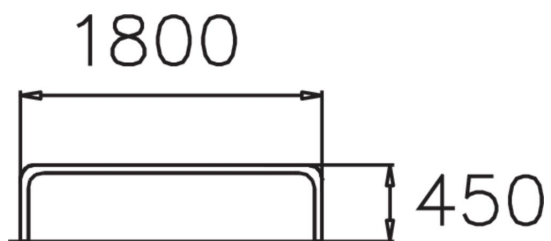

NONSTOP BENCH

Nonstop Meeting is a wide park bench that is free-standing and fixed into the base above ground. The bench has a wide seat made from close wooden slats, and a frame made of steel. Meeting is part of one of our 'widest' range of park furniture, Nonstop.

Product length, mm	1800
Product width, mm	950
Product height, mm	450
Foundation options	Free standing
Wood	
Metal	