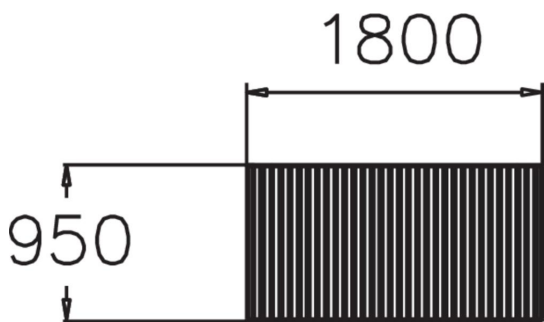

NONSTOP BENCH

Nonstop Meeting is a wide park bench that is free-standing and fixed into the base above ground. The bench has a wide seat made from close wooden slats, and a frame made of steel. Meeting is part of one of our 'widest' range of park furniture, Nonstop.

Product length, mm	1800
Product width, mm	950
Product height, mm	450
Foundation options	Free standing
Wood	
Metal	