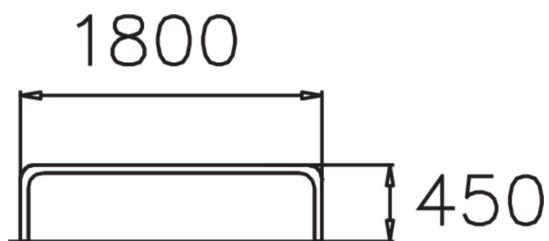

NONSTOP BENCH

Nonstop Meeting is a wide park bench that is free-standing and fixed into the base above ground. The bench has a wide seat made from close wooden slats, and a frame made of steel. Meeting is part of one of our 'widest' range of park furniture, Nonstop.

Product length, mm	1800
Product width, mm	950
Product height, mm	450
Foundation options	Free standing
Wood	
Metal	