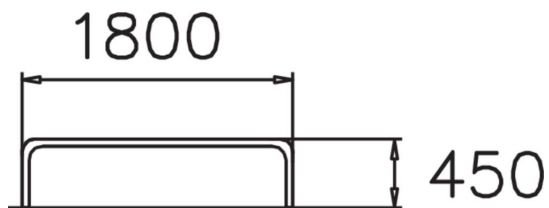

Product length, mm	1800
Product width, mm	500
Product height, mm	450
Foundation options	Free standing
Wood	
Metal	