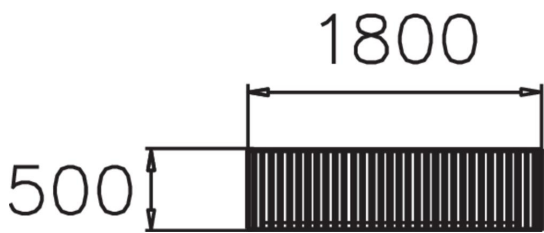

Product length, mm	1800
Product width, mm	500
Product height, mm	450
Foundation options	Free standing
Wood	
Metal	