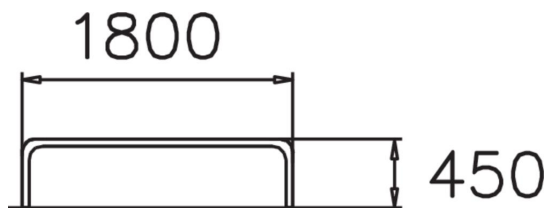

Product length, mm	1800
Product width, mm	500
Product height, mm	450
Foundation options	free_standing
Wood	
Metal	