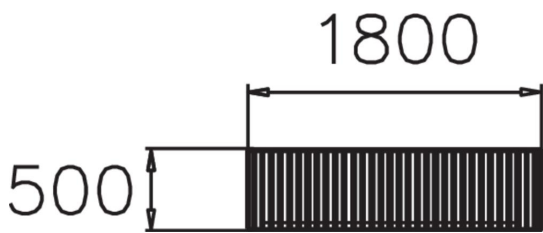

NONSTOP BENCH

Nonstop Watching is a stylish and easy to position, free-standing park bench with close wooden slats for the seat, and a steel frame. The seat is fixed into the base above ground. Nonstop Watching is part of one of our widest range of park furniture.

Product length, mm	1800
Product width, mm	500
Product height, mm	450
Foundation options	free_standing
Wood	
Metal	