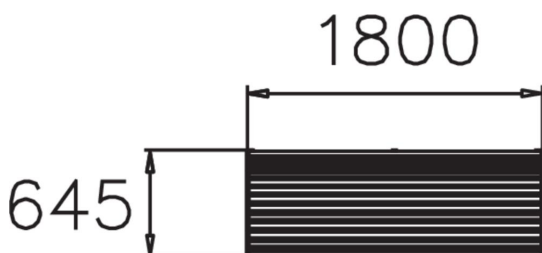

Product length, mm	1800
Product width, mm	645
Product height, mm	900
Foundation options	Free standing
Wood	
Metal	