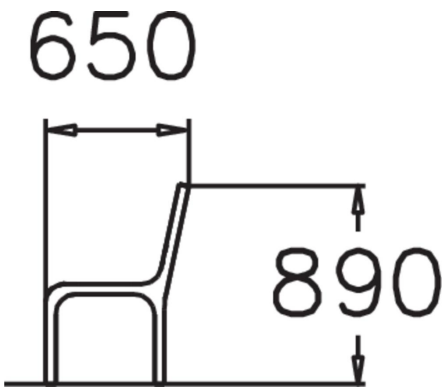

Product length, mm	1800
Product width, mm	645
Product height, mm	900
Foundation options	Free standing
Wood	
Metal	