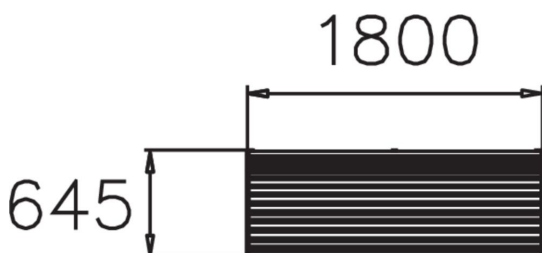

Product length, mm	1800
--------------------	------

Product width, mm	645
-------------------	-----

Product height, mm	900
--------------------	-----

Foundation options	free_standing
--------------------	---------------