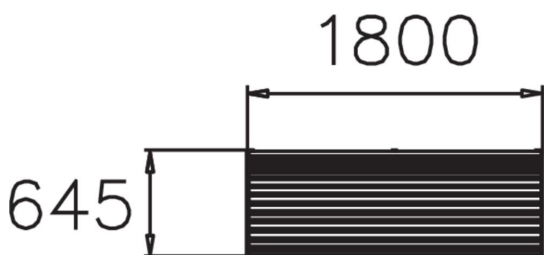

Product length, mm	1800
Product width, mm	645
Product height, mm	900
Foundation options	Free standing
Wood	
Metal	