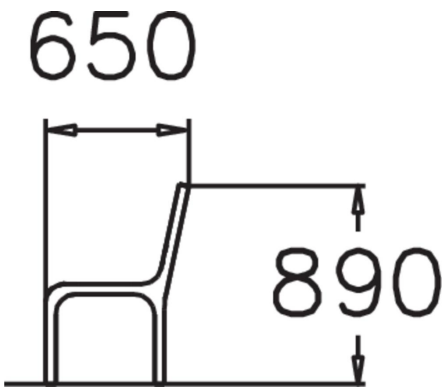

Product length, mm	1800
Product width, mm	645
Product height, mm	900
Foundation options	Free standing
Wood	
Metal	