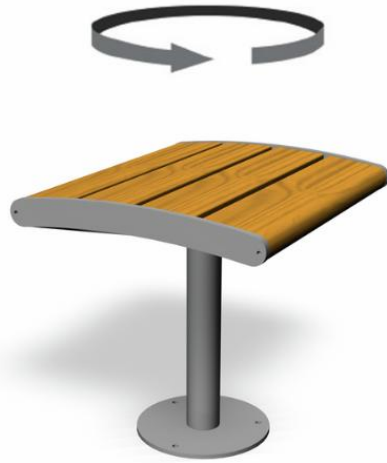

## NIFO ROTATING STOOL

Product length, mm	530
Product width, mm	450
Product height, mm	460
Wood	
Metal	