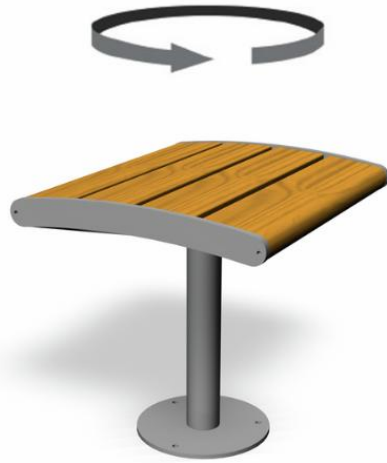

NIFO ROTATING STOOL

Product length, mm	530
Product width, mm	450
Product height, mm	460
Wood	
Metal	