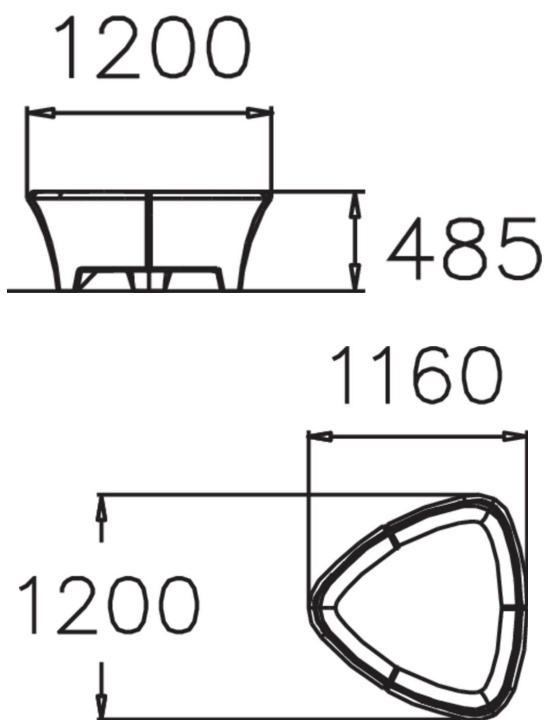

## NOVA PLANTER

Elegant planting for public squares and streets. Triangular planter with rounded edges in cast aluminium, suitable for indoor and outdoor use. The planter is 485 mm high and 1200 mm at its widest. Nova is part of Lappset's Neo range, which includes furniture in the same style.