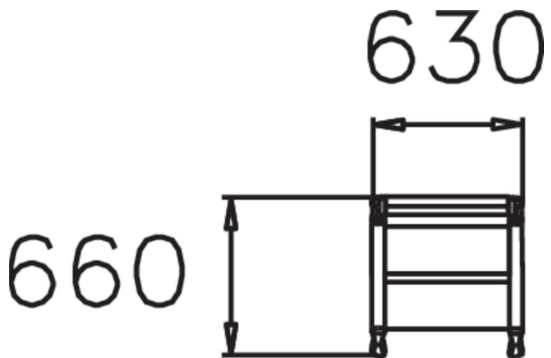

NEO ARMCHAIR

Neo is an elegant free-standing chair with armrests. The chair seat and back support is made of pine (or jatoba) and the frame cast aluminium. The Lappset Neo park range also includes benches with or without backrest, and a table.

Product length, mm	630
Product width, mm	660
Product height, mm	810
Foundation options	Free standing
Wood	
Metal	