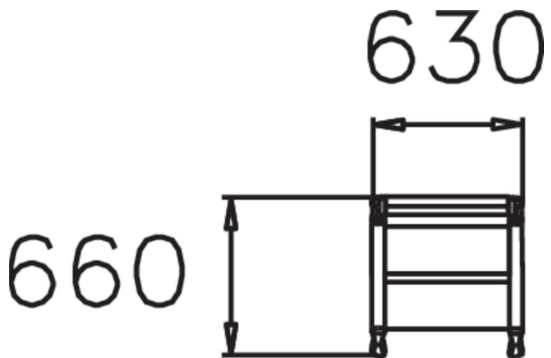

NEO ARMCHAIR

Neo is an elegant free-standing chair with armrests. The chair seat and back support is made of pine (or jatoba) and the frame cast aluminium. The Lappset Neo park range also includes benches with or without backrest, and a table.

Product length, mm	630
Product width, mm	660
Product height, mm	810
Foundation options	Free standing
Wood	
Metal colour	