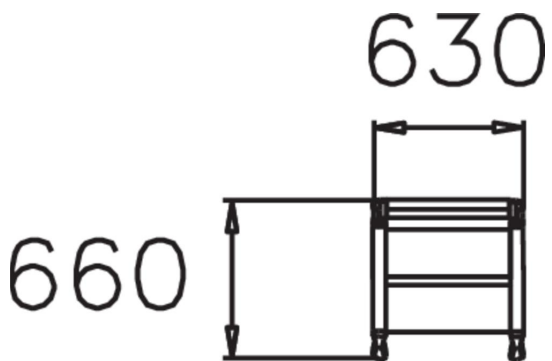

NEO ARMCHAIR

Neo is an elegant free-standing chair with armrests. The chair seat and back support is made of pine (or jatoba) and the frame cast aluminium. The Lappset Neo park range also includes benches with or without backrest, and a table.

Product length, mm	630
Product width, mm	660
Product height, mm	810
Foundation options	Free standing
Wood	
Metal	