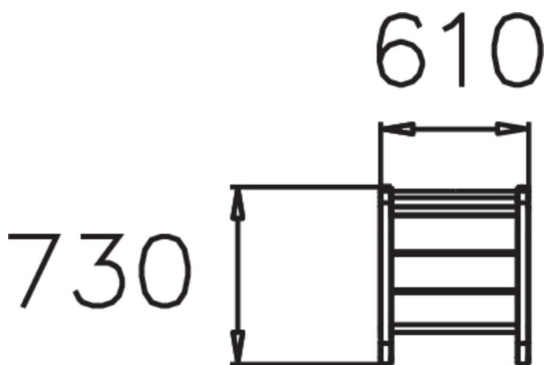

PAUS ARMCHAIR

Chair with detailing. Paus is a robust chair with a steel frame, and a seat and back support in pine. The armrest has a ring design at the very end, which helps when sitting down or standing up. Lappset's Paus range is this free-standing chair and a park bench with backrest (NF3900).

Product length, mm	610
Product width, mm	730
Foundation options	Free standing
Wood	
Metal colour	