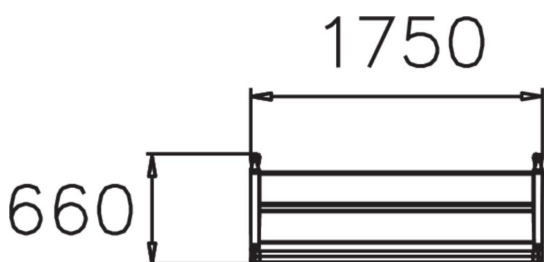

Neo is stylish, free-standing bench with back- and armrests and a classic, modern design. The bench frame is cast aluminium, while the seat and back support come in either pine or jatoba. An extension section is also available (NF3901B).

Product length, mm	1750
Product width, mm	660
Product height, mm	810
Foundation options	free_standing
Wood	
Metal	