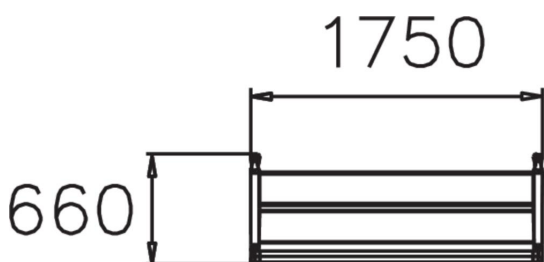

Neo is stylish, free-standing bench with back- and armrests and a classic, modern design. The bench frame is cast aluminium, while the seat and back support come in pine. An extension section is also available (NF3901B).

Product length, mm	1750
Product width, mm	660
Product height, mm	810
Foundation options	free_standing
Wood	
Metal	